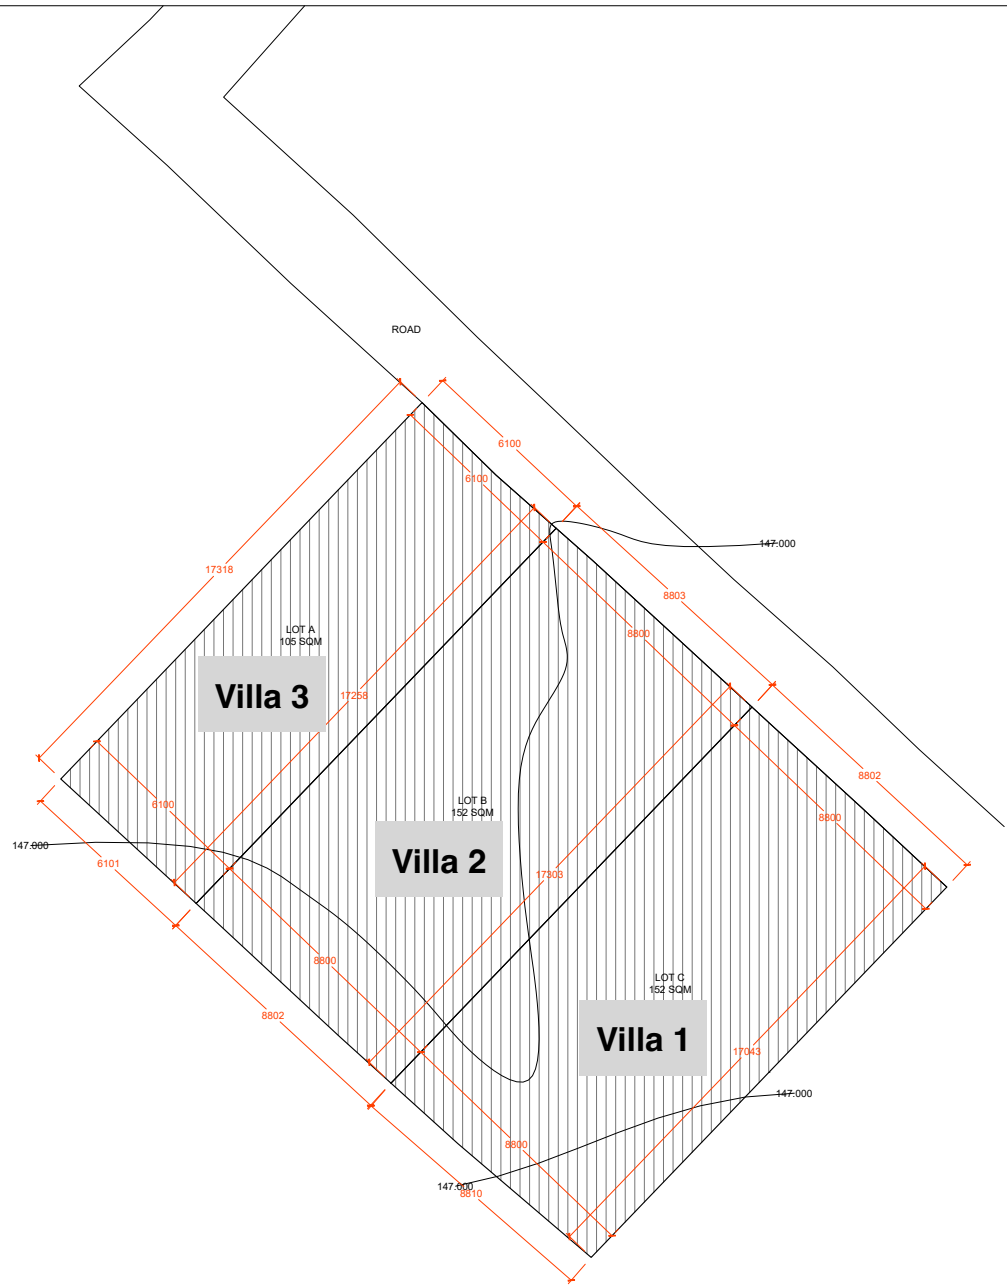

DESIGNED BY :
MARMA
ARCHITECTURE AND INTERIOR DESIGN

PROJECT TITLE :
NYANG NYANG VILLAS

CLIENT :
Mr. MAX BLUMENTHAL

LOCATION :
JALAN RAYA ULUWATU PEGATU
BADUNG - BALI

REVISION :

NO	DATE	DESCRIPTION
1		
2		
3		
4		
5		
6		
7		
8		

DRAWING TITLE :
BLOCK PLAN

PRINT SIZE :
A3

SCALE :
1 : 150

DATE :
DECEMBER 23, 2023

DRAWING NUMBER
NNVA - A - 026

BLOCK PLAN
SCALE 1 : 150